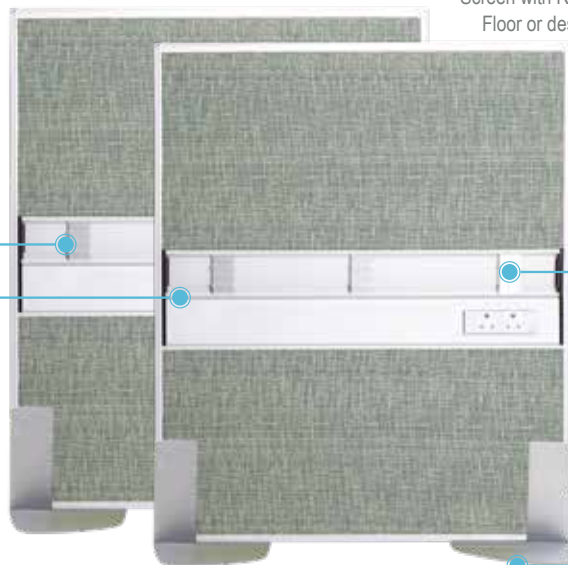

Floor Based Screens

Reticulation

Scan here to download the Screen Division data sheet

Double Reticulation
Desk Based reticulation
Above or below desk top option available

PLUG SET - NOT INCLUDED

Double or Single Reticulation Available

Only one side of reticulation opens per side for cable maintenance

Screen with Reticulation - Floor or desk based

Cable Divider to separate data and power

Plug Set - Spec Required for quotation plug sets are offset on opposite sides of screen when using double reticulation