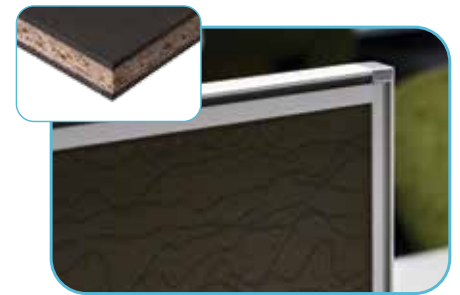

Pin Board under Fabric -
3mm SPX33 foam is used under the fabric to accommodate for pins and press-stud.