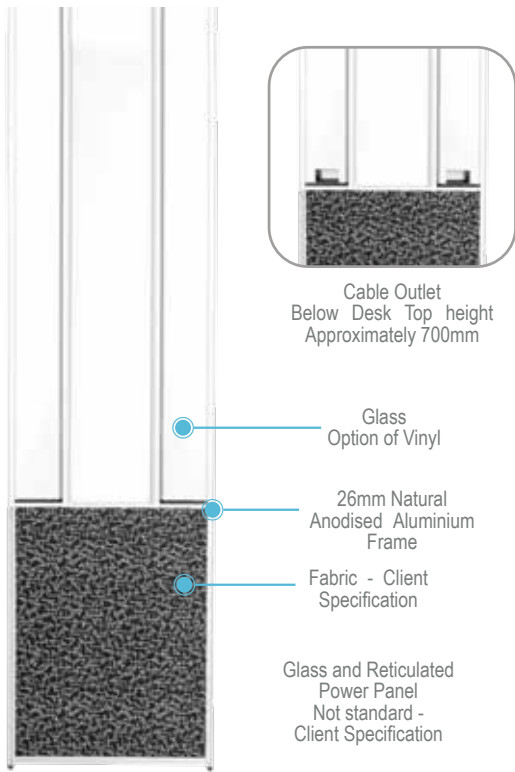

Triangular Pole and Cap

Square Pole and Cap

Screen to Screen Connector -
An H piece of aluminium is used to connect desk or floor based screens in a straight line.
No pole needed.

Screen to Pole Connector -
This connector is used in conjunction with the pole to create a 90 degree, 3-way or 4-way junction.

3 Way Junction -
1 pole plus cap and 3 screen to pole connectors.

4 Way Junction -
1 pole plus cap and 4 screen to pole connectors.

90 Degree Junction -
1 pole plus cap and 2 screen to pole connectors.

120 Degree Junction -
1 triangular pole plus cap and 3 screen to pole connectors.

300mm w x 80mm H

Ceiling Cover for power panel

Wall Panel

Please note that this unit comprises of three parts - a corner section and two sections with one arm.
Should you require a different size/configuration please contact us for a quote.