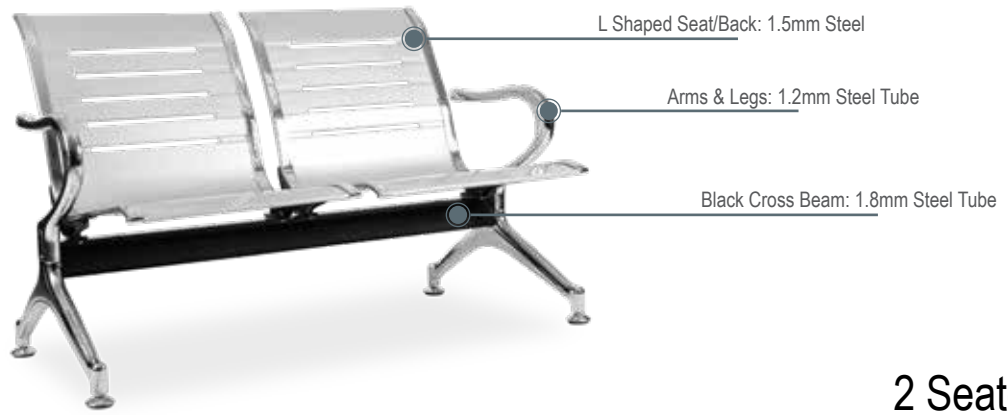

Public Seating

Available in a 2, 3, 4, and 5 Seater.