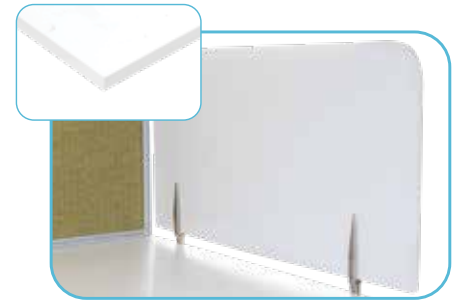

Plexiglass Clear / Sandblasted / Solid -
3mm Clear / Frosted / Solid used in our 26mm frame.
5mm used when frameless with Bullet brackets.