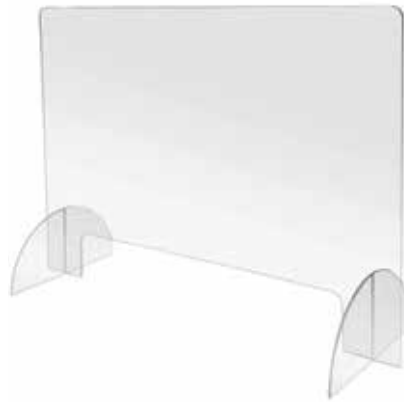

Foldable Cable Tray

1000mm x 160mm x 98mm
 Steel thickness 0.7mm
 Foldable Cable Tray
 White Plug Set not included

SCREEN — DIVISION

Portable acrylic screen

100% acrylic

Scan here to download the Screen Division data sheet