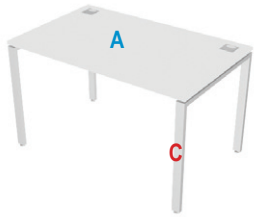

15. TWO-TONE OFFICE FURNITURE

EVOLUTION DESKS
Component Colours:
A - Top
C - Powder coated Steel Legs

COCOON SCREENS
Component Colours:
A - Panel Fabric
B - Trim fabric