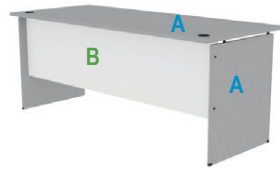

PLATINUM DESKS
Component Colours:
A - Top
A - Legs
B - Modesty