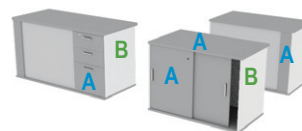

PEDENZAS & CREDENZAS
Component Colours:
A - Top & Bottom
A - Shelves
A - Doors/drawers/side cleat
B - Back & Sides