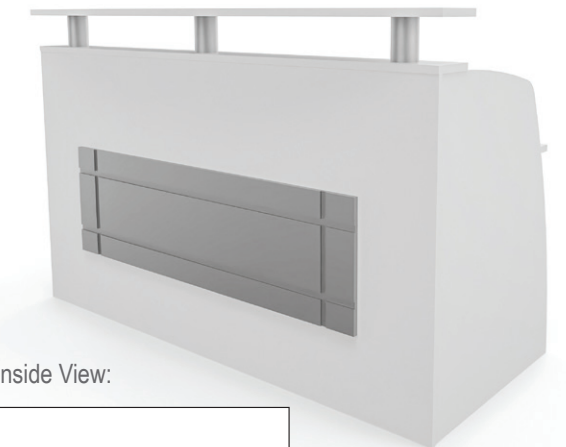

Inside View (table is a separate item):

PLUS+ RECEPTION SHELL

Reception Plus+
Includes a cable management port.
Colour A: Front and side Melamine panels (Vertical Grain) | Colour B: Table top and Counter top
Colour C: Steel leg powder coated

Inside View - pedestal sold separately

02. RECEPTION

TRIO RECEPTION

The counter hides paperwork
the 3 panels hides a computer monitor
for a clean look

Inside View (pedestal is separate item):

TRADITIONAL RECEPTION COUNTERS

Inside View:

Light box Reception Unit

1500 x 200 x 900H
1800 x 200 x 900H
2000 x 200 x 900H

724 334 001
724 334 002
724 334 003

RECEPTION PLUS
Shell (birch ply with Xtreme Matte finish) work top and steel leg