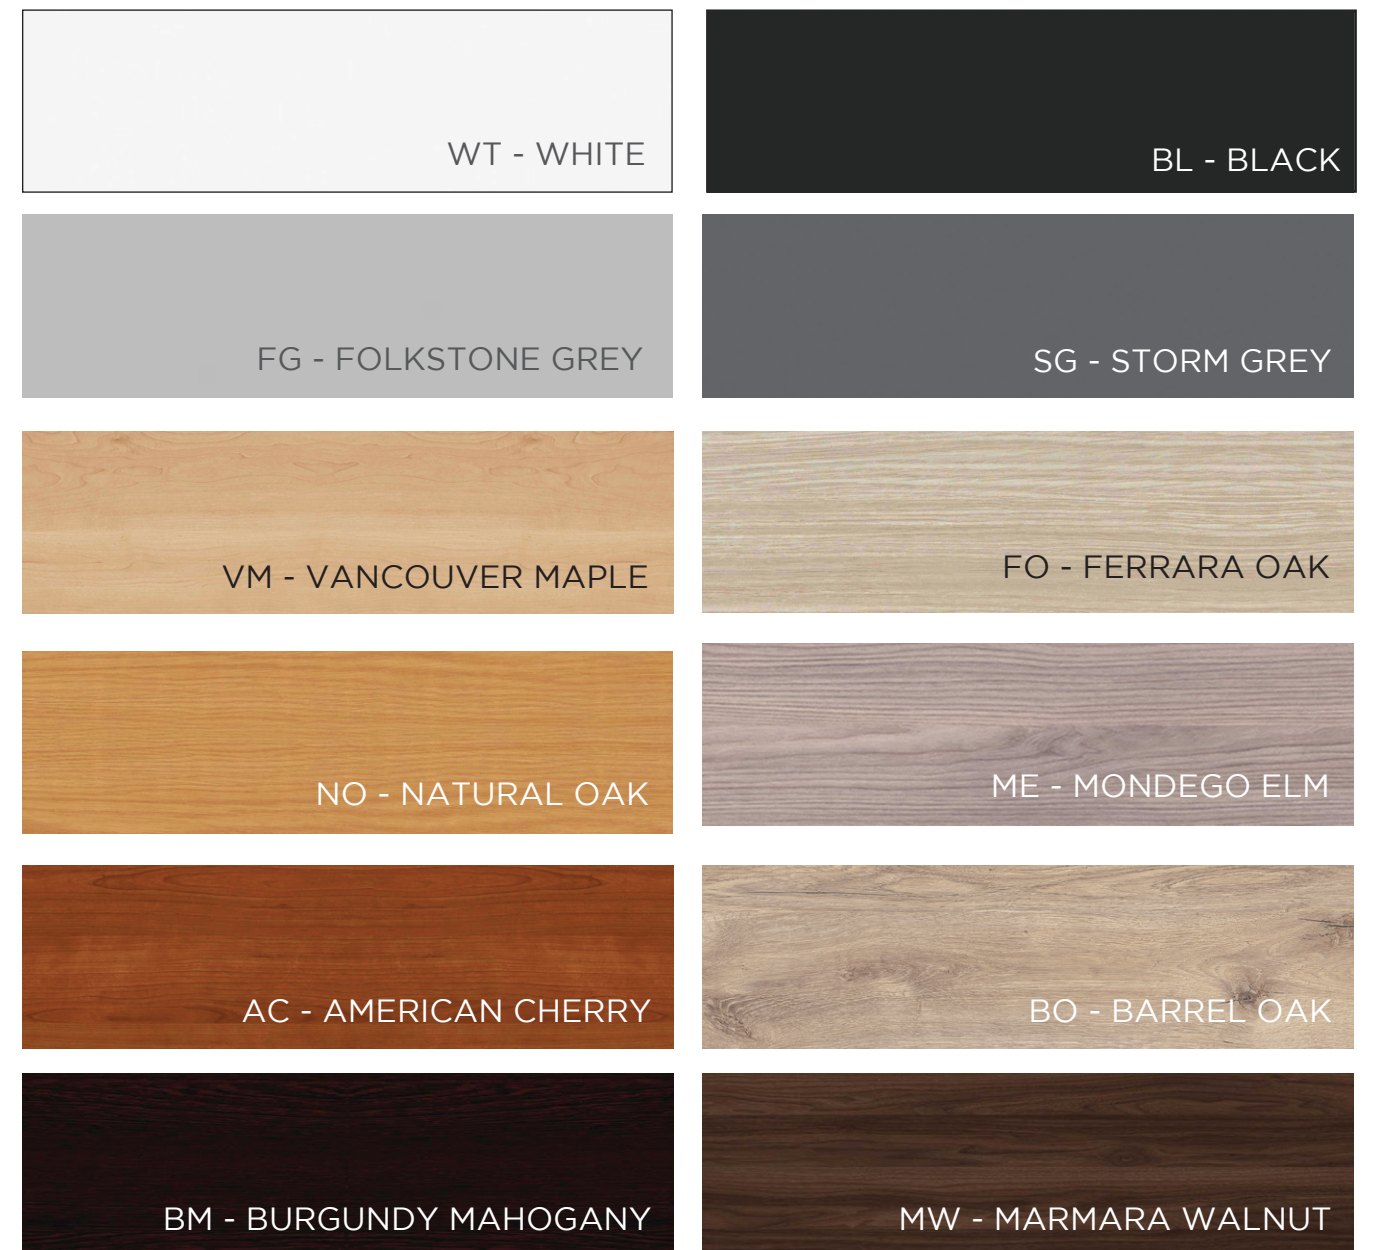

DISCLAIMER: Due to variations in printers and screen resolutions we can not guarantee that the colours displayed above are a 100% representation of the Melamine and Fabric colours.

01. COLOUR SWATCHES

STACKING CHAIRS