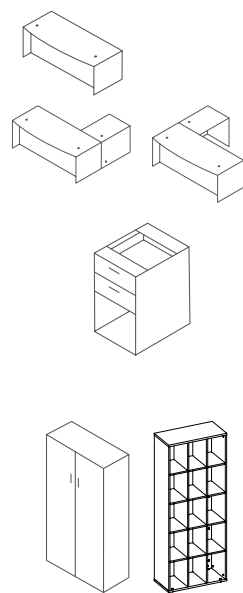

2000 x 900 x 740

721 201 016

4 Tier Bookcase With Doors
22mm adjustable shelves
Solid 22mm base with Levelling Feet

800 x 341 x 1505
Assembled
Knock Down

711 105 004
711 105 008

4 Tier Bookcase Open
22mm adjustable shelves
Solid 22mm base with Levelling Feet

800 x 341 x 1505
Assembled
Knock Down

711 105 004
711 105 008

The code represents the product, the colour must be specified separately.
See front of book for colour options.

04. EXECUTIVE & MANAGERS DESKS

DISCOVERY EXECUTIVE BOW FRONT DESK

Inside View:

Discovery Executive Desk Only 32mm top & sides	2000 x 900 x 732	721 201 003
Discovery Executive Desk & extension 32mm top & sides No storage	LHS	721 201 001
	RHS	721 201 002
2 Drawer Lever Arch DH Pedestal No top Floating pen and pencil top drawer Top lock Solid 22mm base with levelling feet	400 x 516 x 700	711 103 004
5 Tier Bookcase 22mm adjustable shelves Solid 22mm base with Levelling Feet Lockable doors	Doors, Assembled	711 105 005
	Door, Knock Down	711 105 009
15 Division Pigeon Hole unit 22mm top and bottom 16mm shelves and divisions Levelling feet Fits lever arch files	800 x 341 x 1860 Cube 347h x 344d x 227w	711 109 004

The code represents the product, the colour must be specified separately.
See front of book for colour options.

04. EXECUTIVE & MANAGERS DESKS

PLATINUM 2-TONE DESKS

32mm Floating top with cable management ports
22mm Full width panel leg
16mm Split modesty (full height)