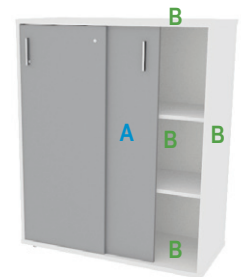

SLIDING DOOR CABINET
Component Colours:
A - Sliding Doors
B - Top, Bottom, Back & Sides