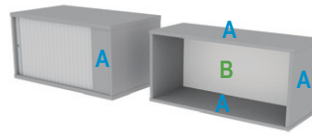

OPEN STORAGE BOXES
Component Colours:
A - Top & Base
A - Sides
B - Back