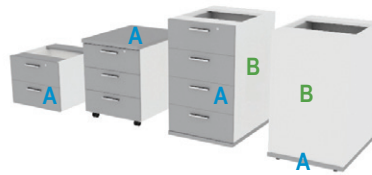

PEDESTALS
Component Colours:
A - Top & Bottom
A - Drawers
B - Back & Sides