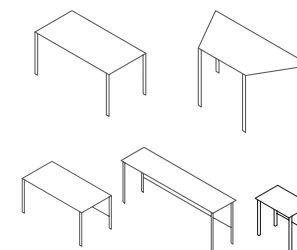

STUDENT & TEACHER DESKS

Steel Frame - 32 x 32 Square Tube
Adjustable Levelling feet
16mm Melamine Top
16mm Modesty Panel