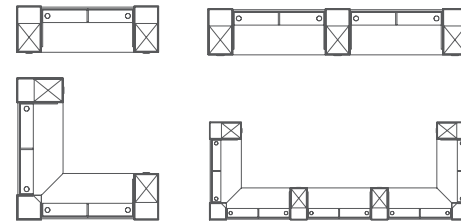

Inside View:

■ SALON SOFT SEATING

Salon Reception Storage Unit 400 x 750 x 1200 **724 329 010**
2 Drawer, 1 D/F & Shelf / footscap files
Cable management Ports
Levelling feet

Salon Straight Reception Desk 1200 x 732 x 1160 **724 329 001**
A modular system to suit any space
Accommodates reticulation
Two-tone
1500 x 732 x 1160 **724 329 002**
1800 x 732 x 1160 **724 329 003**
2100 x 732 x 1160 **724 329 004**
2400 x 732 x 1160 **724 329 005**
2700 x 732 x 1160 **724 329 006**