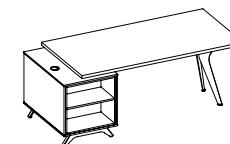

Opera Executive Desk
Universal/non-sided
Includes Pedestal with levelling feet
Lockable drawers
Pen and pencil tray in top drawer
Fits foolscap hanging files in 2nd drawer

2000 x 900 x 740

721 201 016