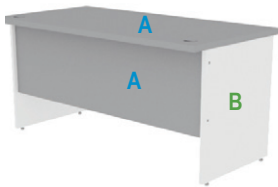

DISCOVERY DESKS
Component Colours:
A - Top
A - Modesty
B - Legs