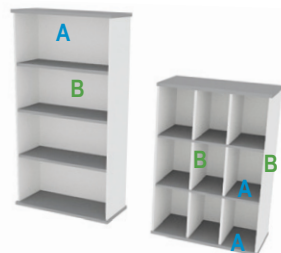

BOOKCASES OPEN
Component Colours:
A - Top & Bottom
A - Shelves
B - Back & Sides